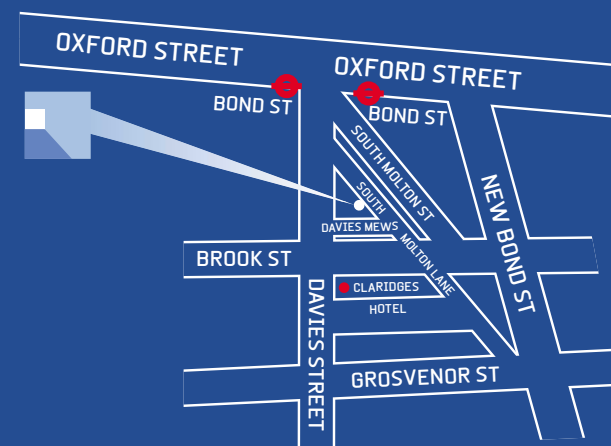

■ **Area**

Gallery 1: 310 square metres (3,335 square feet)
Gallery 2: 45 square metres (484 square feet)

■ **Capacity**

Gallery 1: 320 standing (150 seated)
Gallery 2: 50 standing (30 seated)

■ **Hours**

Available for hire from 08.00 – 20.00.

■ **Lighting Bars/Loading**

Gallery 1: Six 12 metre long internally wired lighting bars fitted with six 10amp sockets per bar, controlled by Unison 36 channel dimmer unit with a DMX connector point.
Loading: 500kg safe working load per bar evenly spread.
Gallery 2: High level strip lighting.

■ **Power**

Gallery 1: 2 x 32amp ring mains with 28 double sockets.
Gallery 2: 1 x 32amp ring main with 11 double sockets.
2 x 32amp commando cooker sockets.

■ **IT**

ISDN2e, ADSL and 3 analogue telephone connections available.

■ **Walls/Columns**

Decoration: Flat white.
Fixings and installations: An integral plywood band is located in the upper part of the walls and columns.

■ **Catering**

Gallery 2: 2 X 32amp commando cooker sockets and a 32amp ring main.

■ **Floor**

Parquet flooring matt varnish.

■ **Daylight**

Bright, light, airy. Attractive loft style double glazed windows.

■ **Blackout**

Precision black out blinds fitted to Gallery 1.

■ **Sound Proofing**

Acoustic soundproofing to 89dba

■ **Cloakroom**

Separate cloakroom facility.

26 South Molton Lane, Mayfair, London W1K 5AB
T. +44 (0) 207 629 8199 F. + 44 (0) 207 629 3279
E. info@themusicroom.co.uk www.themusicroom.co.uk