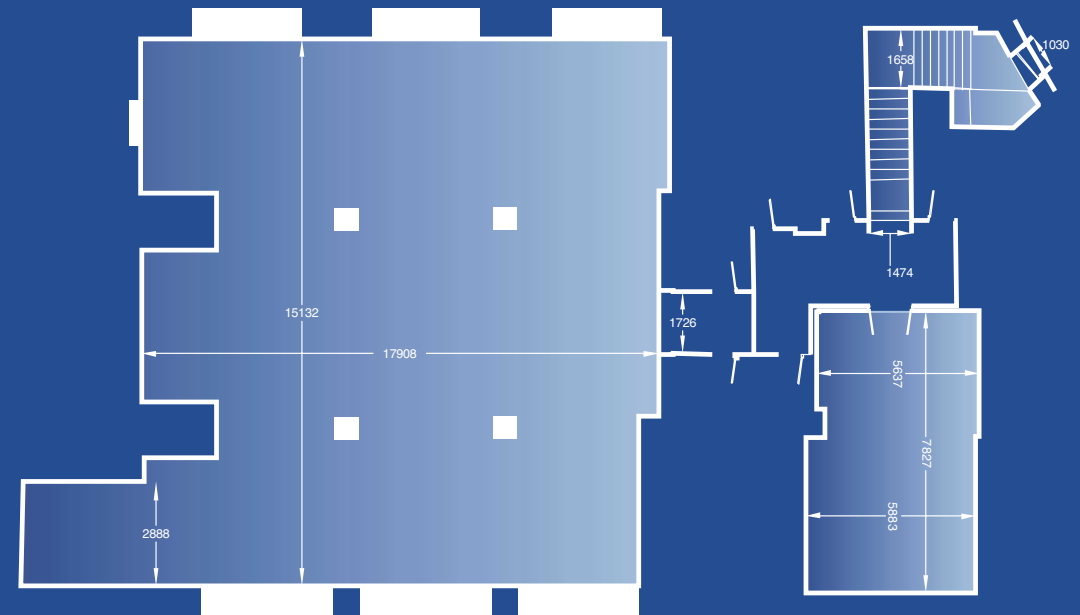

■ **Area**

Gallery 1: 310 square metres (3,335 square feet)
Gallery 2: 45 square metres (484 square feet)

■ **Capacity**

Gallery 1: 320 standing (150 seated)
Gallery 2: 50 standing (30 seated)

■ **Hours**

Available for hire from 08.00 – 20.00.

■ **Lighting Bars/Loading**

Gallery 1: Six 12 metre long internally wired lighting bars fitted with six 10amp sockets per bar, controlled by Unison 36 channel dimmer unit with a DMX connector point.
Loading: 500kg safe working load per bar evenly spread.
Gallery 2: High level strip lighting.

■ **Power**

Gallery 1: 2 x 32amp ring mains with 28 double sockets.
Gallery 2: 1 x 32amp ring main with 11 double sockets.
2 x 32amp commando cooker sockets.

■ **IT**

ISDN2e, ADSL and 3 analogue telephone connections available.

■ **Walls/Columns**

Decoration: Flat white.
Fixings and installations: An integral plywood band is located in the upper part of the walls and columns.

■ **Catering**

Gallery 2: 2 X 32amp commando cooker sockets and a 32amp ring main.

■ **Floor**

Parquet flooring matt varnish.

■ **Daylight**

Bright, light, airy. Attractive loft style double glazed windows.

■ **Blackout**

Precision black out blinds fitted to Gallery 1.

■ **Sound Proofing**

Acoustic soundproofing to 89dba

■ **Cloakroom**

Separate cloakroom facility.

26 South Molton Lane, Mayfair, London W1K 5AB
T. +44 (0) 207 629 8199 F. + 44 (0) 207 629 3279
E. info@themusicroom.co.uk www.themusicroom.co.uk